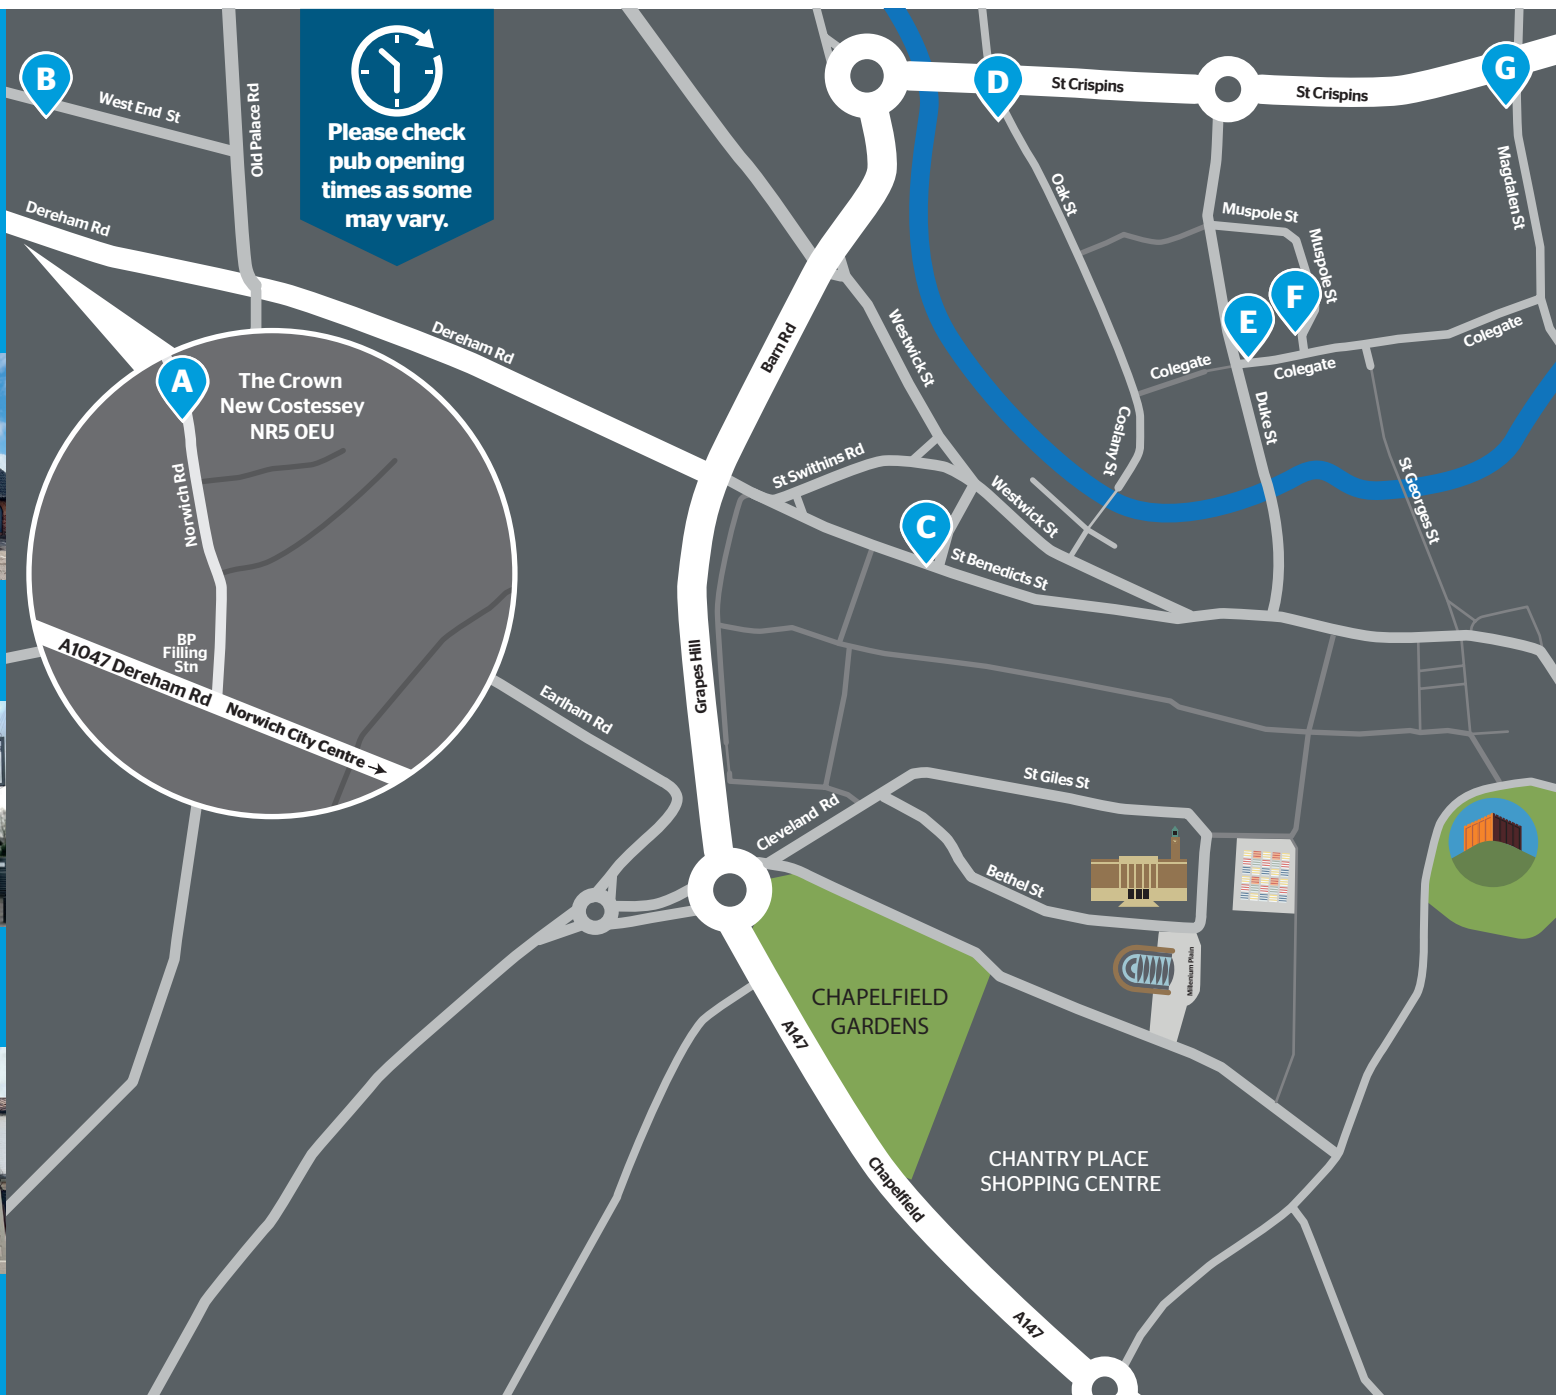

Please check pub opening times as some may vary.

**The Crown Costessey**  
79 Norwich Road  
New Costessey NR5 0EU  
Red line 23A

**The Fat Cat**  
49 West End Street NR2 4NA  
Orange line 21/21A  
Red line 23/24

**The Plough**  
58 St Benedicts Street NR2 4AR  
Orange line 21/21A  
Red line 23/24

**White Lion**  
73 Oak Street NR3 3AQ  
No nearby services

**The Golden Star**  
57 Colegate NR3 1DD  
All services to Tombland

**Weavers Arms**  
2 Muspole St, Norwich NR3 1DJ  
All services to Tombland

**The King's Head**  
42 Magdalen Street NR3 1JE  
All Pink, Turquoise, Orange,  
Yellow + Purple line to Anglia Sq.