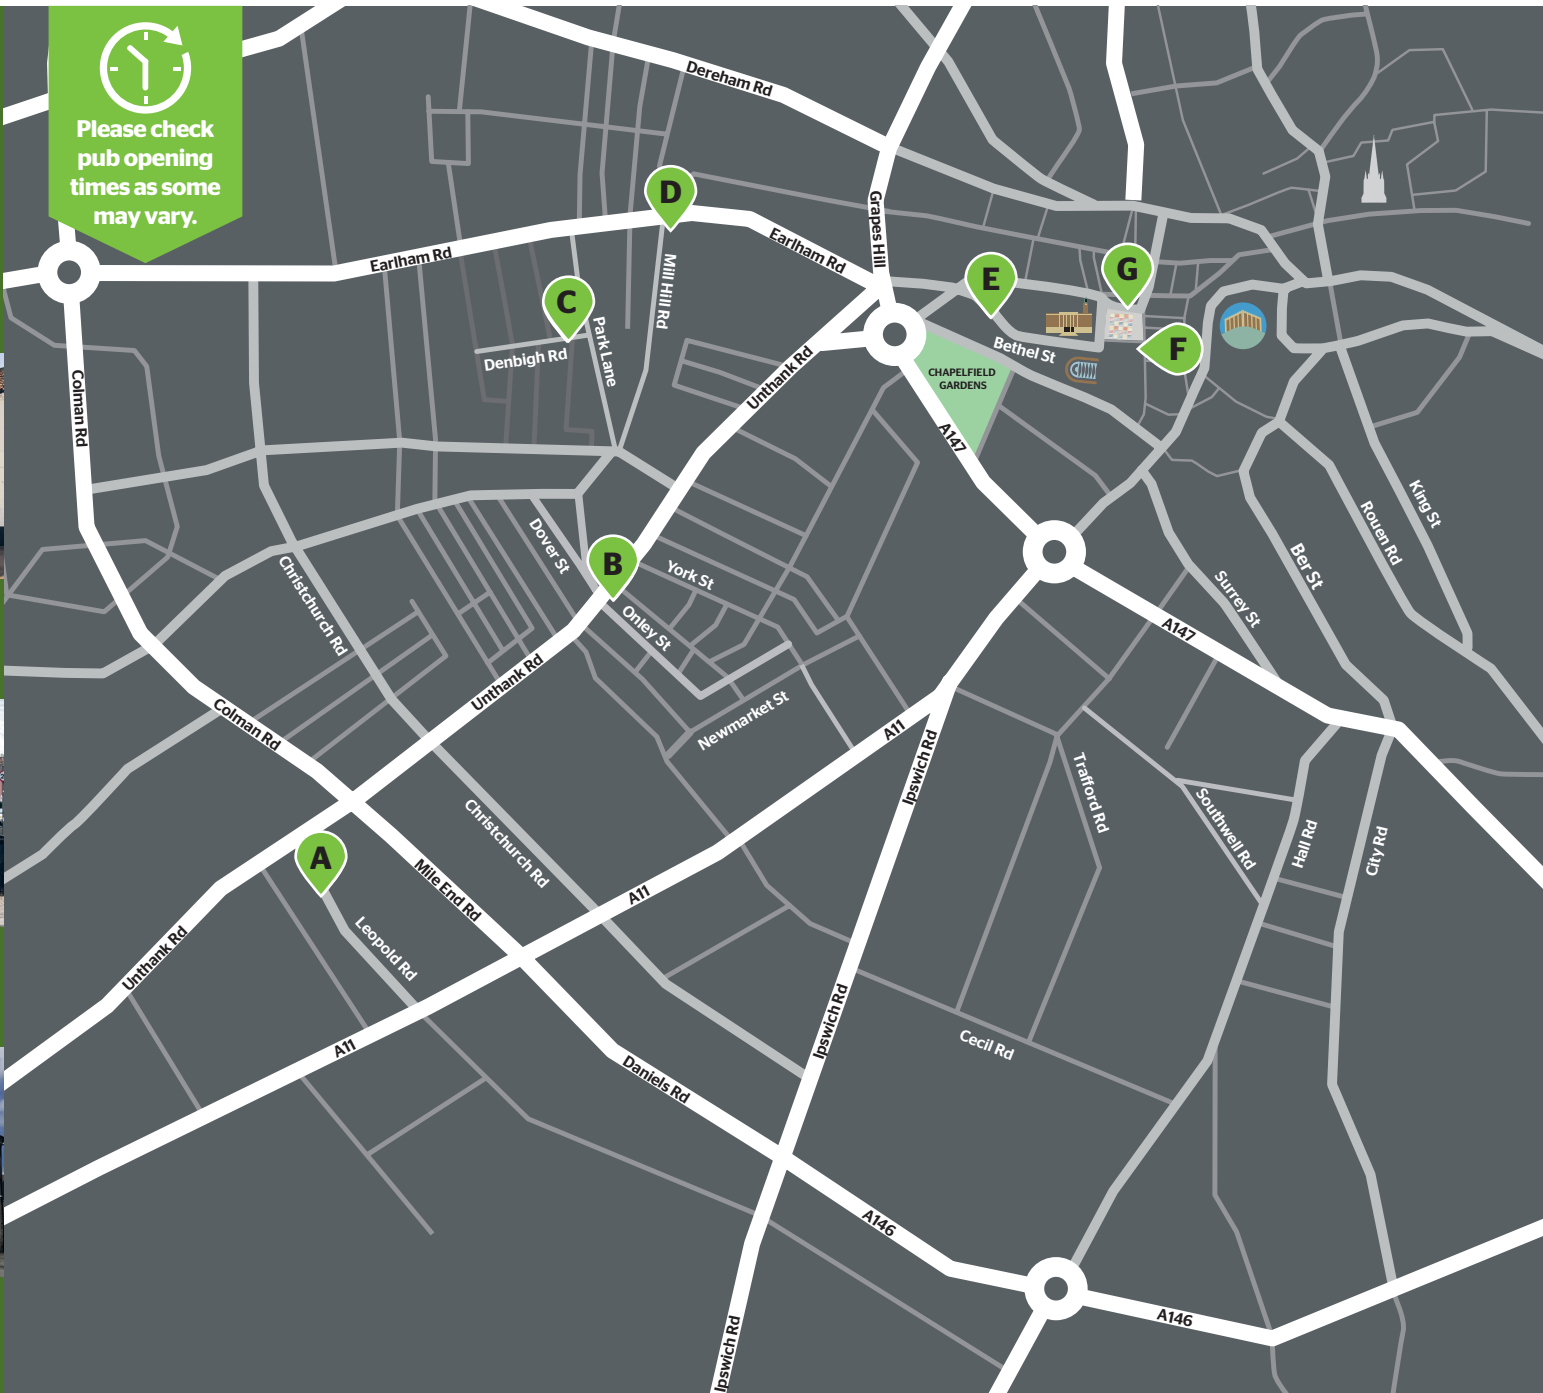


  
Please check  
pub opening  
times as some  
may vary.

**The Beehive**  
30 Leopold Road NR4 7PJ  
Pink line 10/11/12  
Turquoise line 13  
Green line 14/15/16

**The Hop Rocket**  
152a Unthank Rd, Norwich NR2 2RS  
Blue line 25

**Garden House**  
1 Pembroke Road NR2 3HD  
Blue line 26

**The Black Horse**  
50 Earham Road NR2 3DE  
Blue line 26

**Coach & Horses  
Bethel Street**  
51 Bethel Street NR2 1NR  
City Centre

**The Garnet**  
36 Market Place NR2 1RD  
City Centre

**Sir Toby's Beers**  
Market 182 & 183  
Market Place NR2 1ND  
City Centre