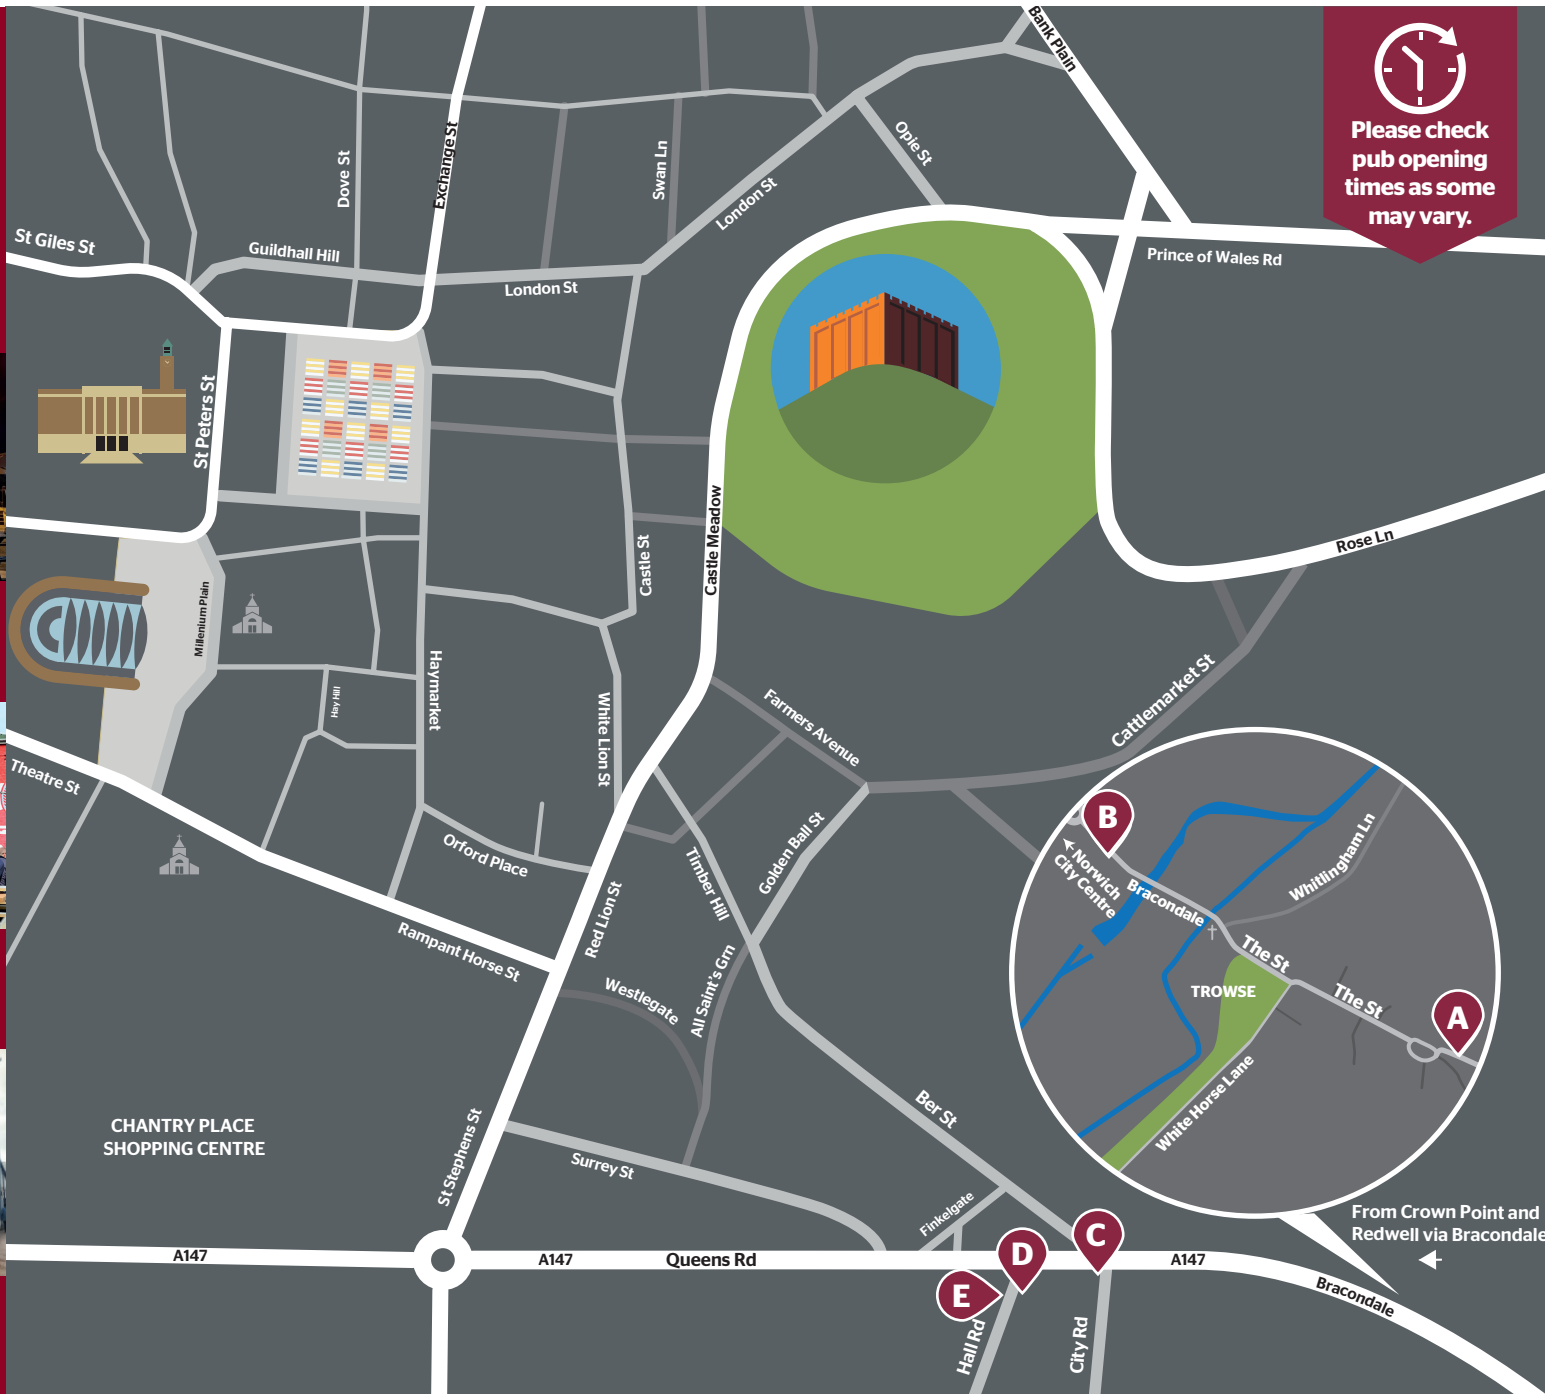

Crown Point Tavern
Kirby Rd Trowse Newton NR14 3RN
Charcoal Line 40A

The Redwell
7 The Arches Bracondale NR1 2EF
Charcoal line 40/41/X41

The Rose
235 Queens Road NR1 4AE
Charcoal line 40/41/X41

Please check
pub opening
times as some
may vary.

Freemasons Arms
27 Hall Road NR1 3HQ
Charcoal line 40/41/X41

King's Arms
22 Hall Road NR1 3HQ
Charcoal line 40/41/X41